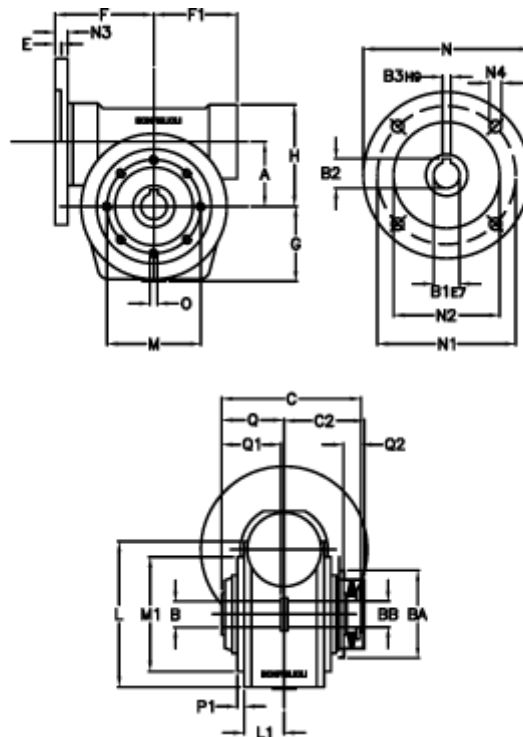

Article number: 390204902872836

Description: Worm Gear with Torque Limiter
VF 49-L2-P-28 P71B14

Measures

a = 49.50	C2 = 63,5	L1 = 36.8	O = M6x8
B = 25	Description = VF 49P-xx-71B14	m = 94	P1 = 2.5
B1 E7 = 14	E = 3.0	M1 = 68	Q = 51.0
B2 = 16.3	F = 70	N = 105	Q1 = 41
B3 H9 = 5	F1 = 63	N1 = 85	Q2 = 15
BA = 63	g = 56	N2 = 70	
BB H7 = 14	H = 80.0	N3 = 10.5	
C = 105	L = 107.5	N4 = 6,5	